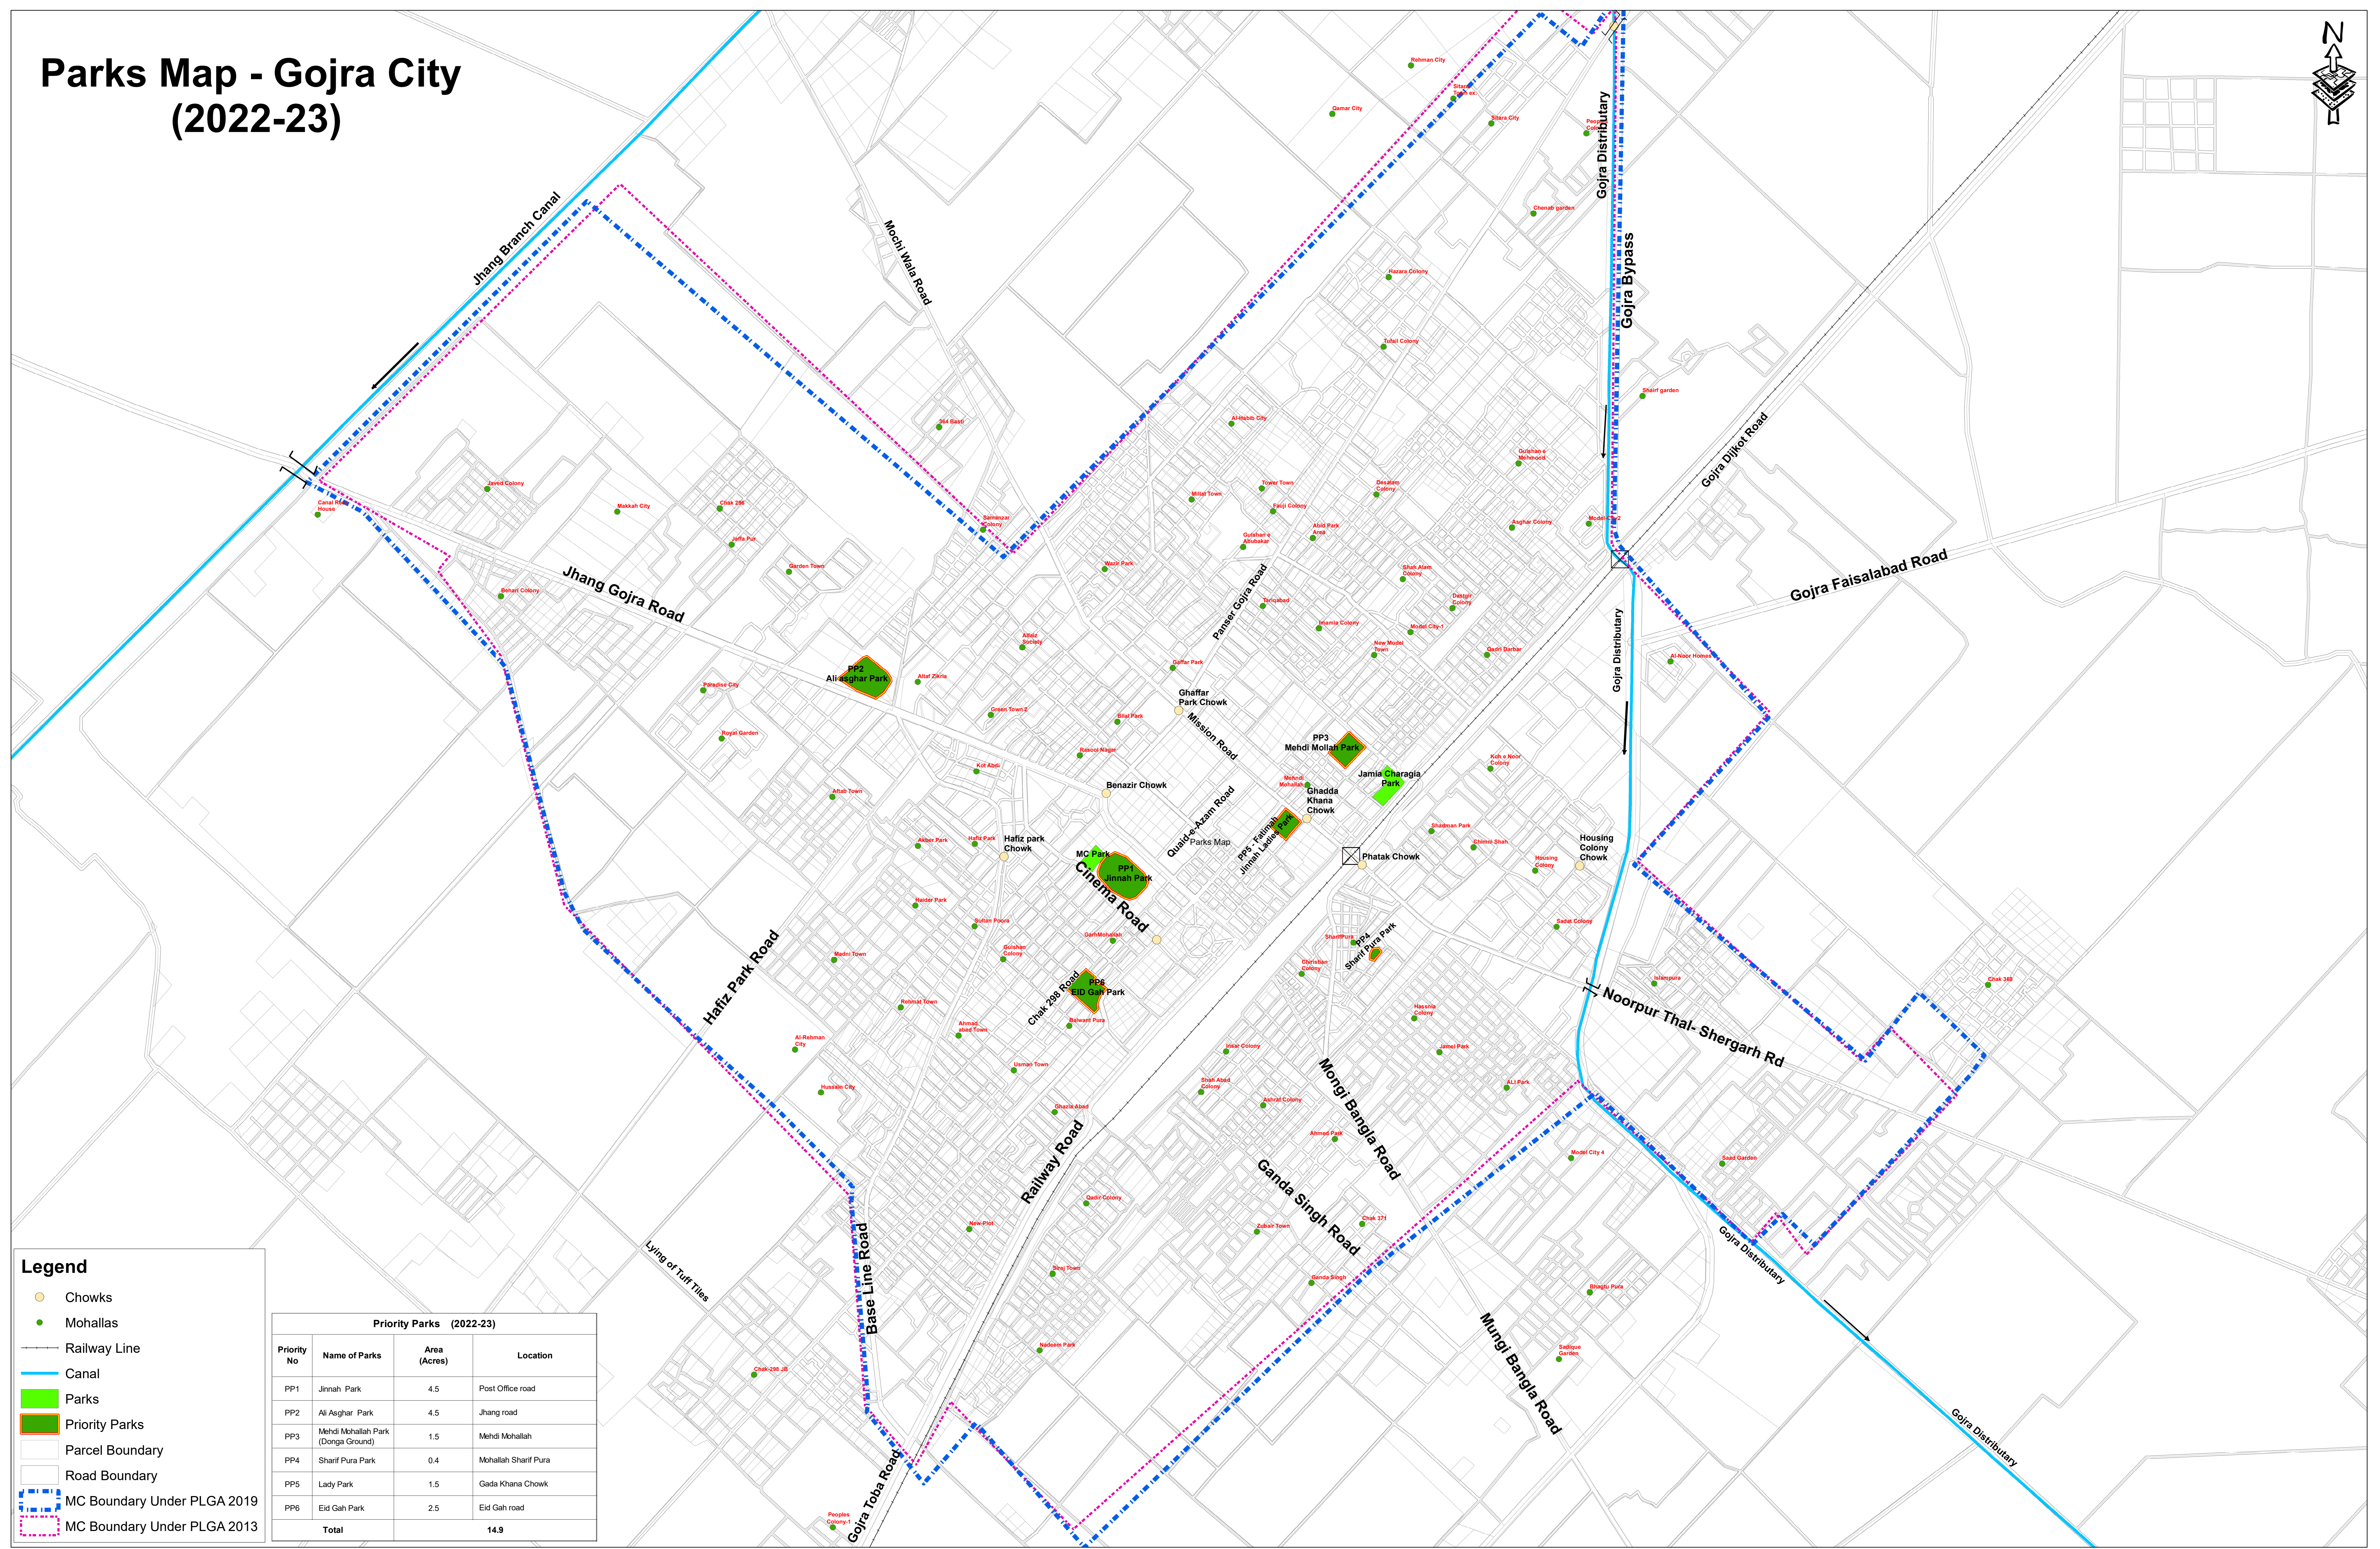

Parks Map - Gojra City (2022-23)

Legend

- Chowks
- Mohallas
- Railway Line
- Canal
- Parks
- Priority Parks
- Parcel Boundary
- Road Boundary
- MC Boundary Under PLGA 2019
- MC Boundary Under PLGA 2013

Priority Parks (2022-23)			
Priority No	Name of Parks	Area (Acres)	Location
PP1	Jinnah Park	4.5	Post Office road
PP2	Ali Asghar Park	4.5	Jhang road
PP3	Mehdi Mohallah Park (Donga Ground)	1.5	Mehdi Mohallah
PP4	Sharif Pura Park	0.4	Mohallah Sharif Pura
PP5	Lady Park	1.5	Gada Khana Chowk
PP6	Eid Gah Park	2.5	Eid Gah road
Total		14.9	