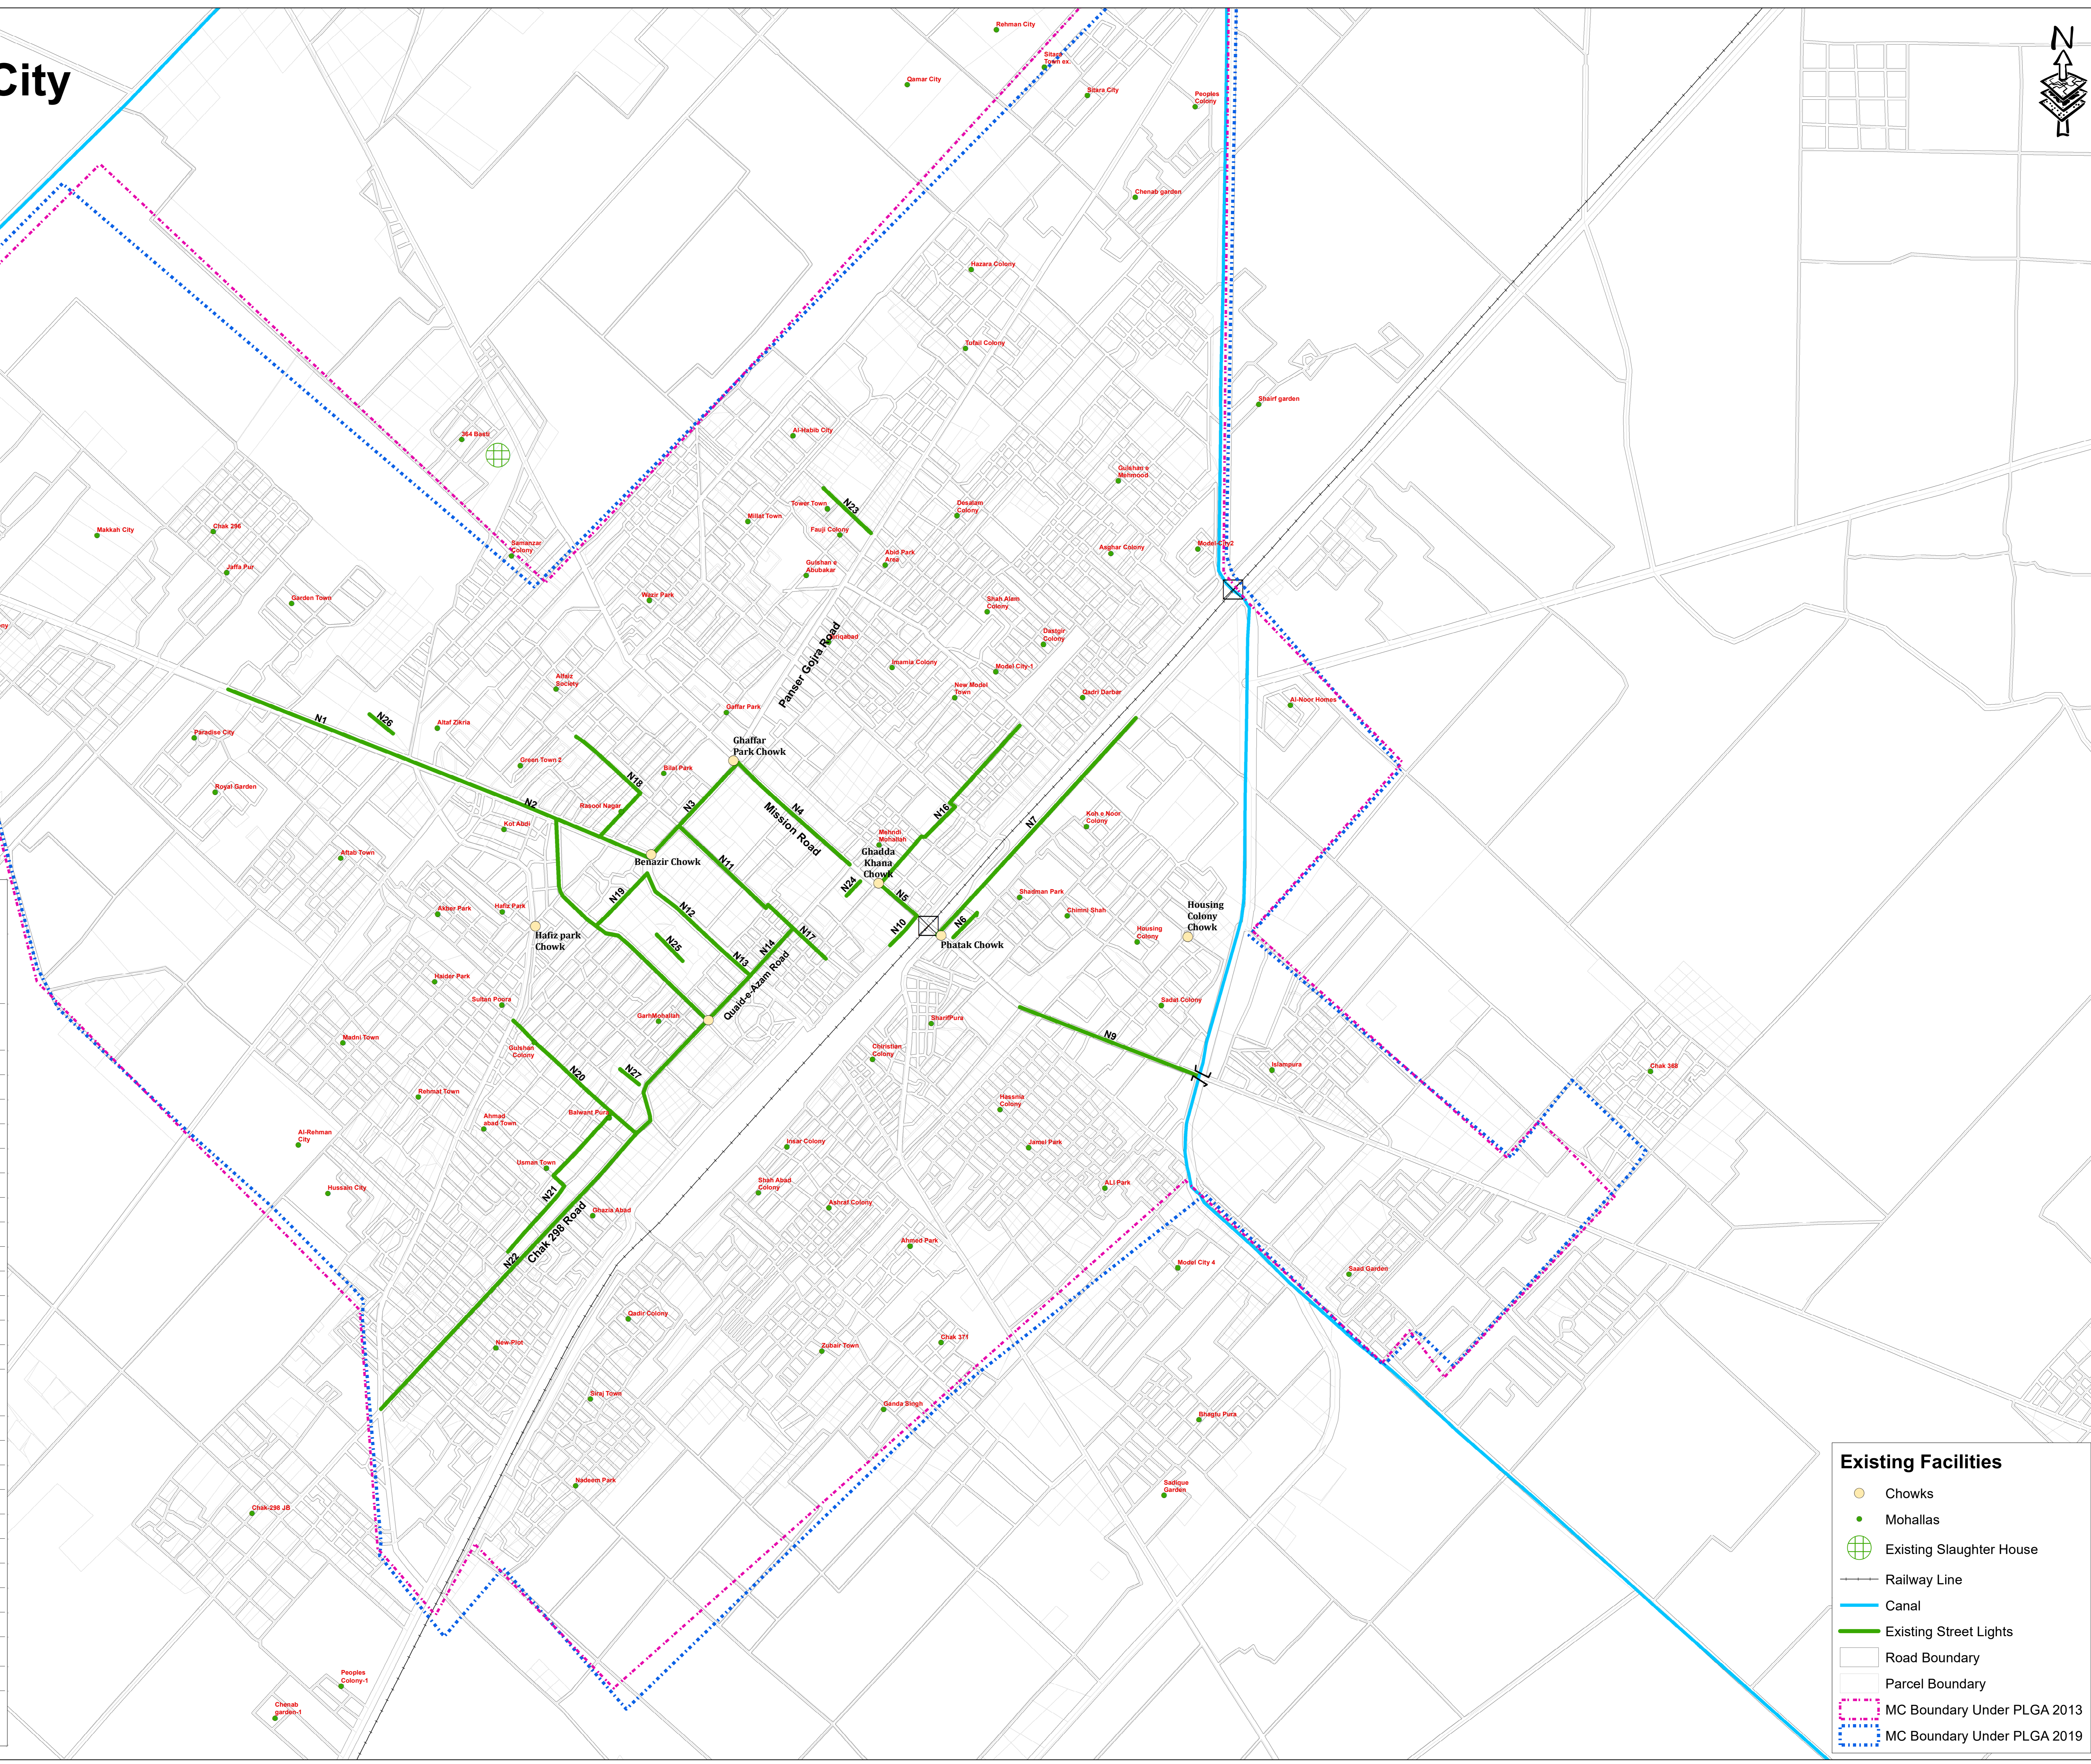

Street Lights Map - Gojra City (2022-23)

Existing Street Lights (2021-23)

S.N.	Name of Road/street	LED Light 120 Watt	LED Light 27 Watt	Total Lights
N1	Ali Asghar park to THQ Jhang Gojra road	5		5
N2	Jhang road	50		50
N3	T&T road	22		22
N4	Mission road	22		22
N5	Nawaz PCO road	8		8
N6	General Bus Stand	4		4
N7	Lari Adda to Qabristan	4		4
N9	Sammundri road	30		30
N10	Toba road	6		6
N11	College Road	18		18
N12	Post Office road	16		16
N13	B-Mart road	14		14
N14	Quaid-e-Azam road	2		2
N15	Other Chowk	10		10
N16	Mehndi Mollah, Abdullah Pur, Dobi Gart, Aziz Colony		10	10
N17	Mehndi Shah Bazar		8	8
N18	Samanabad road		15	15
N19	Tehsil Council Office road		18	18
N20	Kot Amanullah road		12	12
N21	Usman Town, Balwant pura		18	18
N23	Tower Colony		5	5
N22	New Plots 298 Jb Road		11	11
N24	Fatima Jinnah Lady Park	9		9
N25	Jinnah Park	11	19	30
N26	Ali Asghar park	24		24
N27	Eid Gah Park	0	8	8
Total Street Lights		255	124	379

Existing Facilities

- Chowks
- Mohallas
- Existing Slaughter House
- Railway Line
- Canal
- Existing Street Lights
- Road Boundary
- Parcel Boundary
- MC Boundary Under PLGA 2013
- MC Boundary Under PLGA 2019

PUNJAB MUNICIPAL DEVELOPMENT FUND COMPANY

PROJECT:
PUNJAB CITIES PROGRAM (PCP)

Map Code
0335070223

Map Version
1.4

DISCLAIMER:

SOURCES OF INFORMATION PRESENTED IN THIS MAP IS BASED ON DATA PROVIDED BY MC, PHED & OTHER SOURCES.

Scale:
1:7,000

Date
February 2023